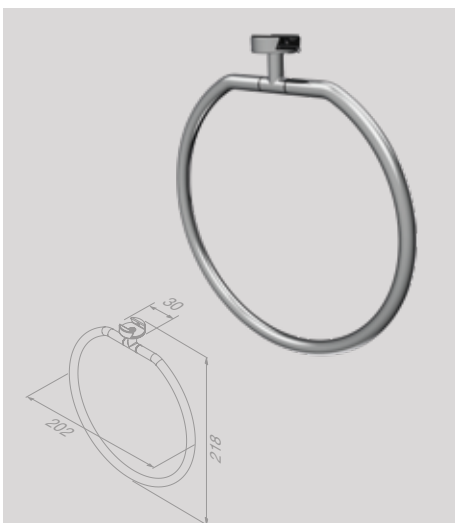

Handdoekkring (chrome)
Porte-serviette anneau (chrome)
918204-02 € 45,45