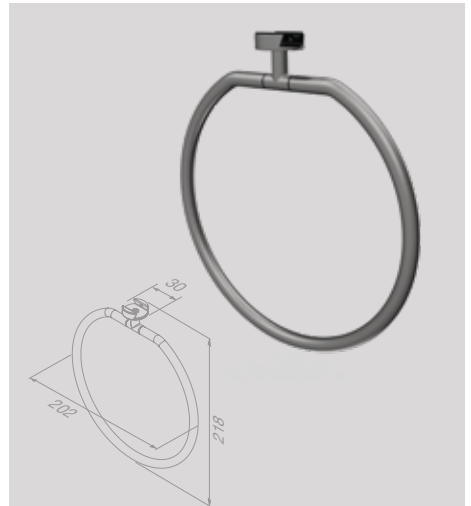

Handdoekkring (brushed stainless steel)
Porte-serviette anneau (brushed stainless steel)
918204-05 € 45,45